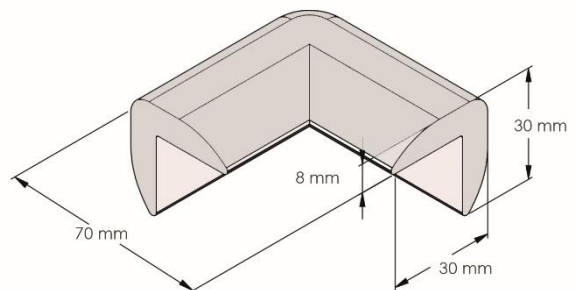

## ➤ PU30NJ – Corner foam protection

Range : SIGN

Customs : 3921909000

EAN : 3321360002747

Réf	Length (mm)	Width (mm)	Thickness (mm)	Weight (kg)
PU30NJ	70	30	8	0.015

- **Made of :** Nitrile Butadiene Rubber (NBR)
- **Colors :** yellow and black

### Specifications:

- Angle protection
- Avoid unfortunate scratches
- Grease and acids resistant
- Fire classification M4, conformed REACH and ROSH
- To be stuck with a double face tape

Sign

Storage

Chain